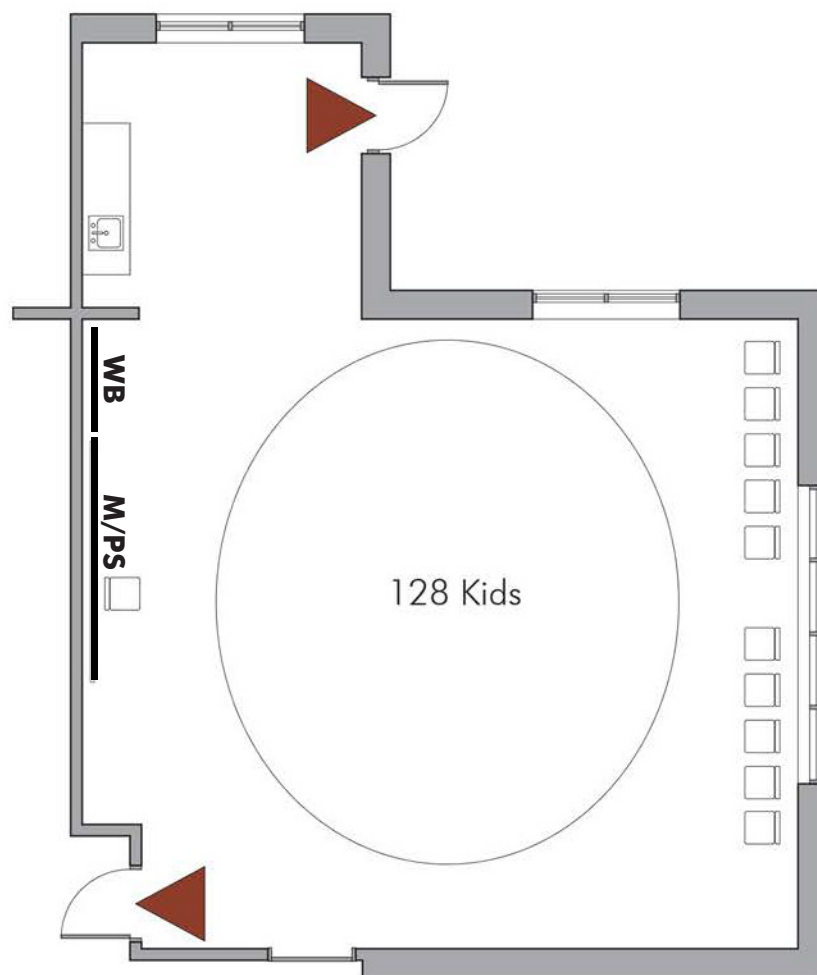

Columbia Branch

4721 Rainier Ave. S.
Capacity: 139

Story Time Layout

 Emergency exit; keep clear

WB = White Board
PS = Projection Screen
M = Monitor