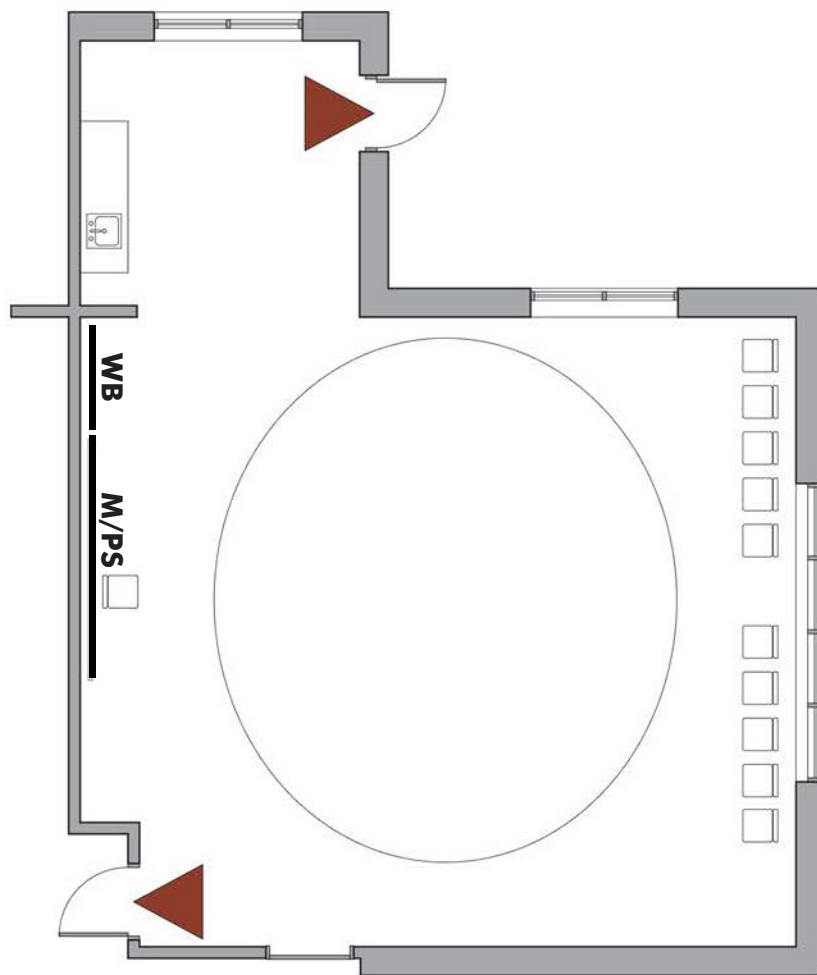

Columbia Branch

4721 Rainier Ave. S.

Story Time Layout Capacity: 139

Max Occupancy: 139

 Emergency exit; keep clear

WB = White Board
PS = Projection Screen
M = Monitor