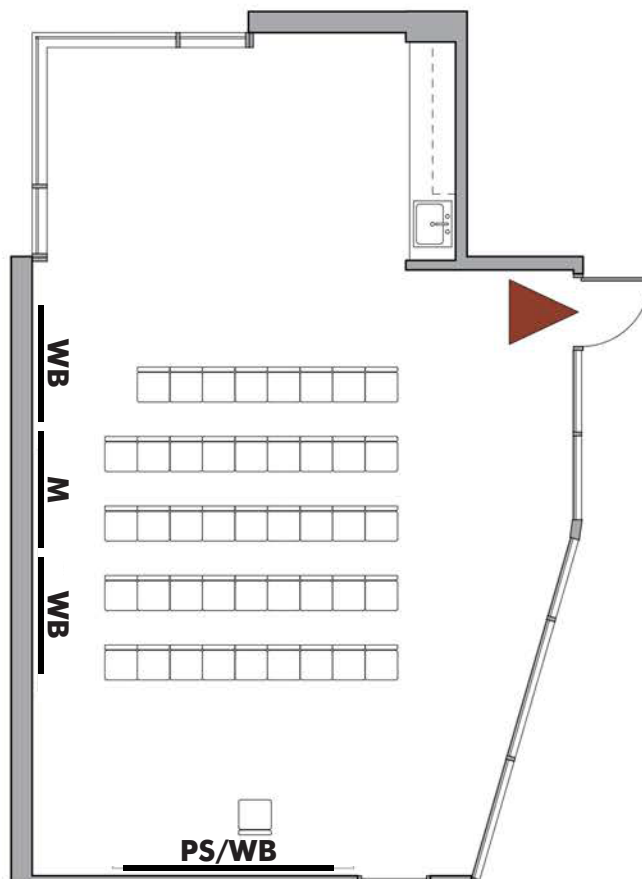

## Capitol Hill Branch

425 Harvard Ave. E.

Capacity: 45

### Lecture Layout

 Emergency exit; keep clear

**WB** = White Board  
**M** = Monitor  
**PS** = Projection Screen