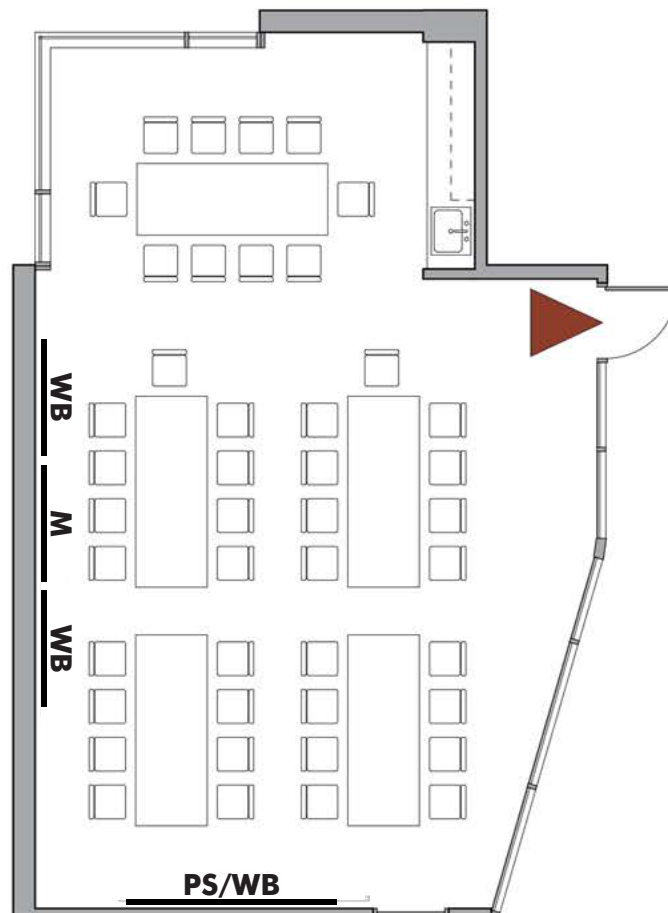

Capitol Hill Branch

425 Harvard Ave. E.

Capacity: 44

Craft Layout

 Emergency exit; keep clear

WB = White Board
M = Monitor
PS = Projection Screen