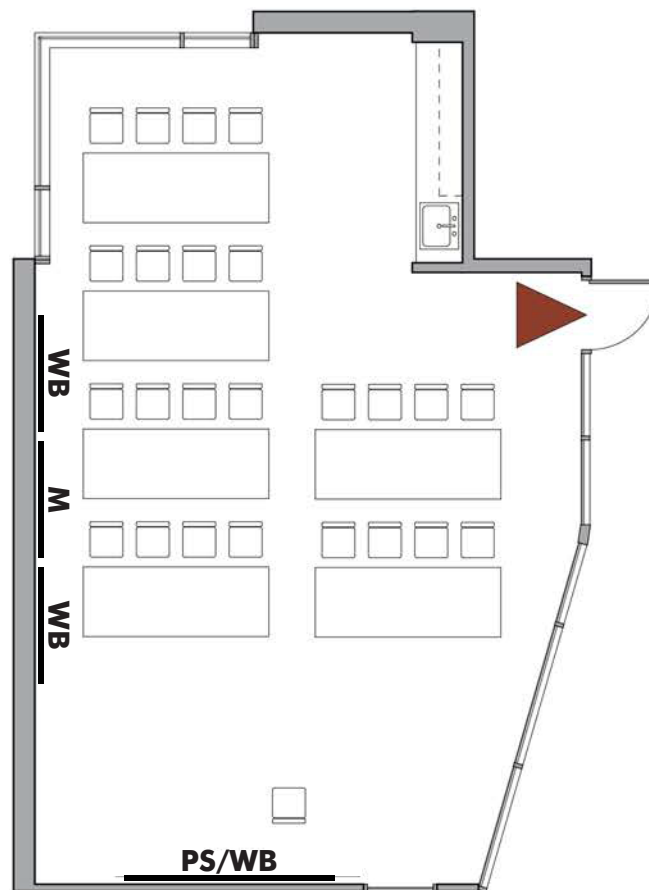

Capitol Hill Branch

425 Harvard Ave. E.

Capacity: 25

Classroom Layout

 Emergency exit; keep clear

WB = White Board
M = Monitor
PS = Projection Screen