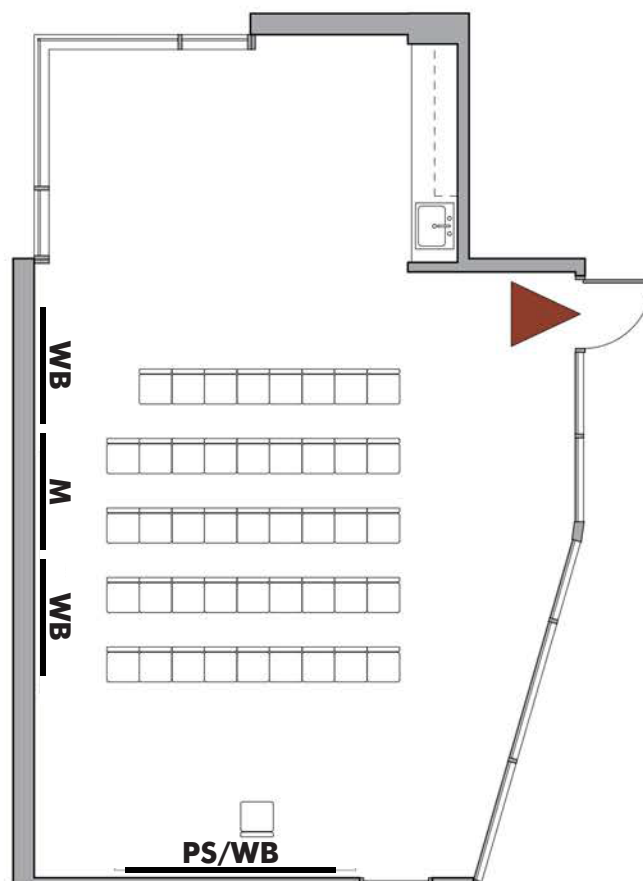

# Capitol Hill Branch

425 Harvard Ave. E.  
**Lecture Layout Capacity: 44**

Max Occupancy: 49

 Emergency exit; keep clear

**WB** = White Board  
**M** = Monitor  
**PS** = Projection Screen