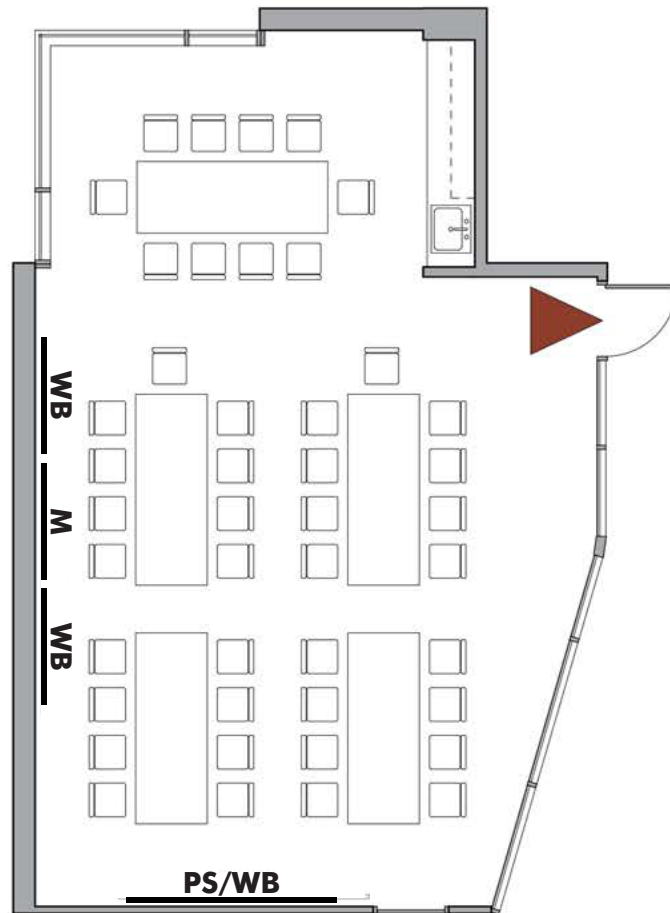

Capitol Hill Branch

425 Harvard Ave. E.

Craft Layout Capacity: 44

Max Occupancy: 49

 Emergency exit; keep clear

WB = White Board
M = Monitor
PS = Projection Screen