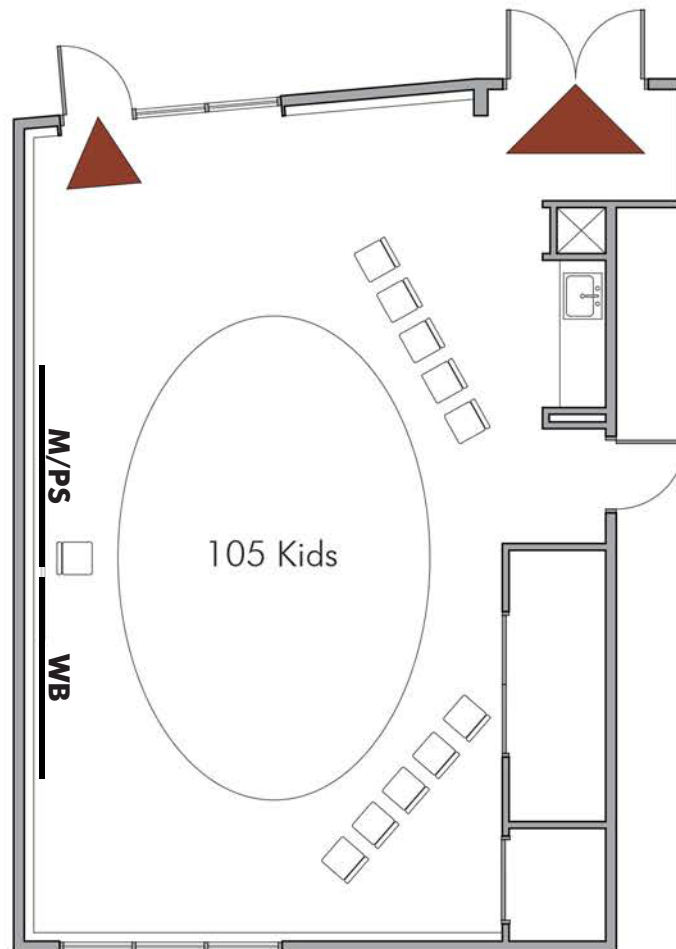

Broadview Branch

12755 Greenwood Ave. N.

Capacity: 116

Story Time Layout

 Emergency exit; keep clear

WB = White Board
M = Monitor
PS = Projection Screen