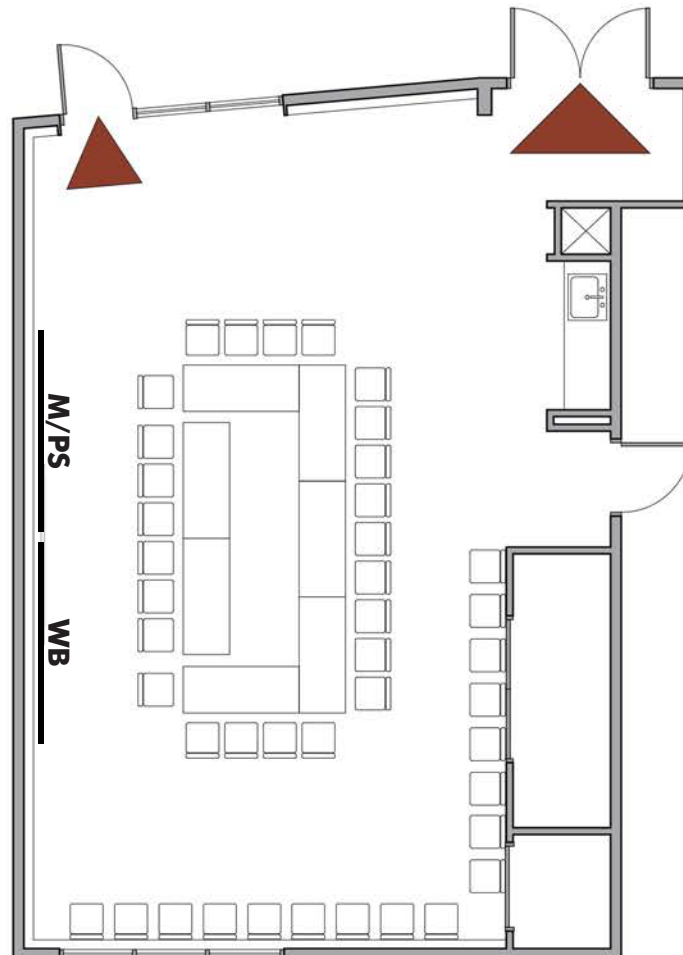

## Broadview Branch

12755 Greenwood Ave. N.

Capacity: 42

### Meeting Layout

 Emergency exit; keep clear

**WB** = White Board  
**M** = Monitor  
**PS** = Projection Screen