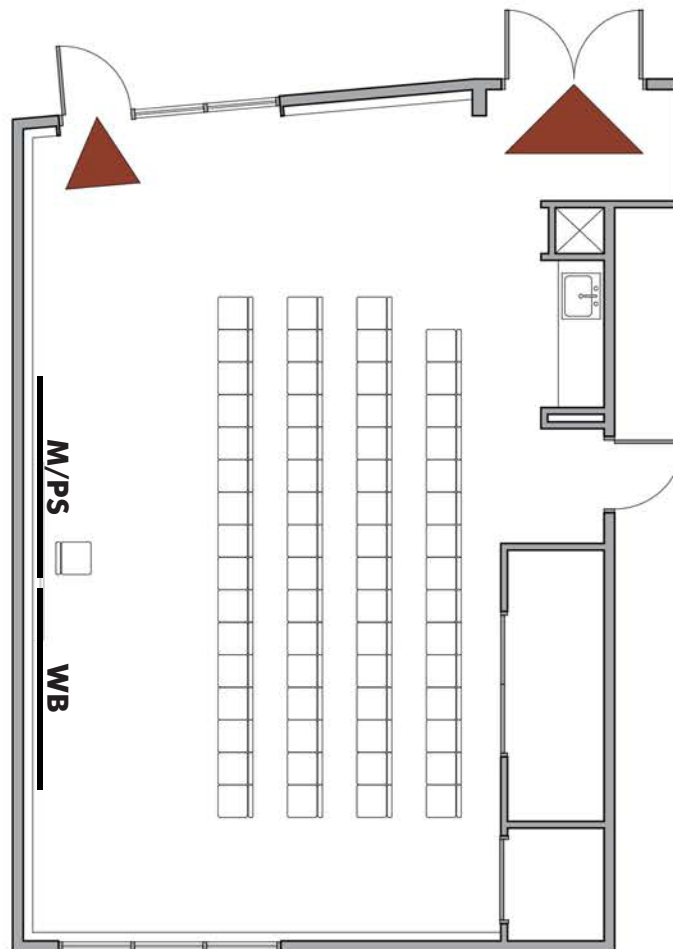

Broadview Branch

12755 Greenwood Ave. N.

Capacity: 80

Lecture Layout

 Emergency exit; keep clear

WB = White Board
M = Monitor
PS = Projection Screen