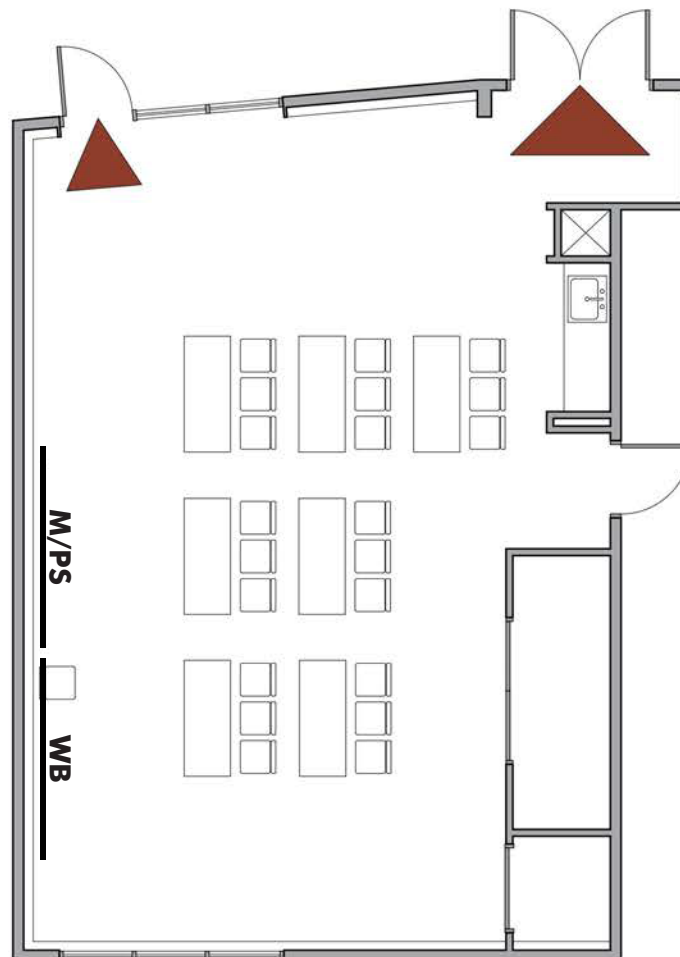

## Broadview Branch

12755 Greenwood Ave. N.

Capacity: 22

### Classroom Layout

 Emergency exit; keep clear

**WB** = White Board  
**M** = Monitor  
**PS** = Projection Screen