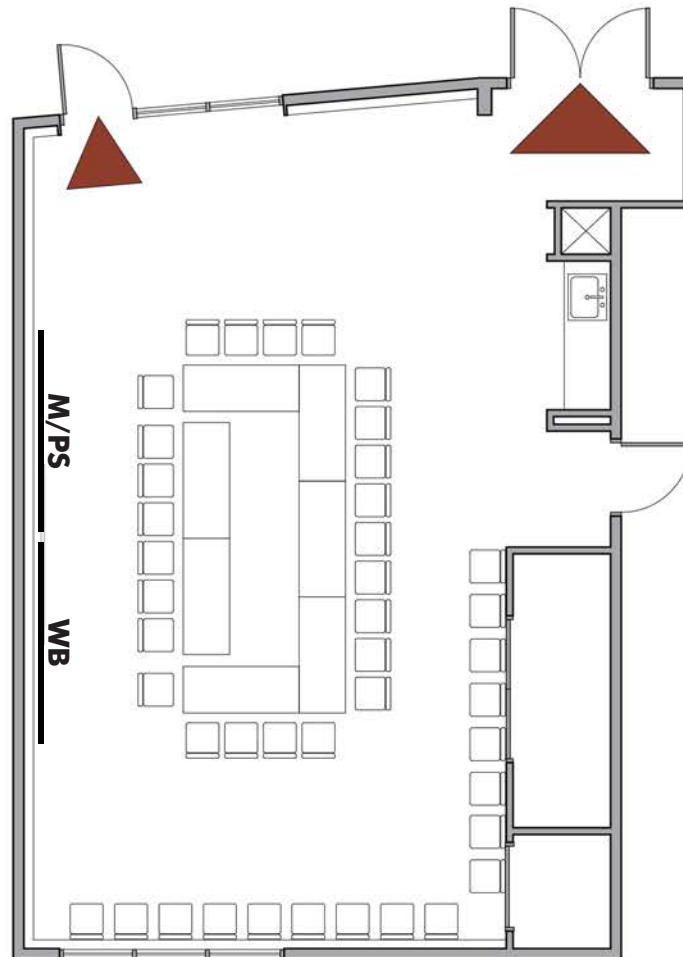

Broadview Branch

12755 Greenwood Ave. N.
Meeting Layout Capacity: 42

Max Occupancy: 116

Emergency exit; keep clear

WB = White Board
M = Monitor
PS = Projection Screen