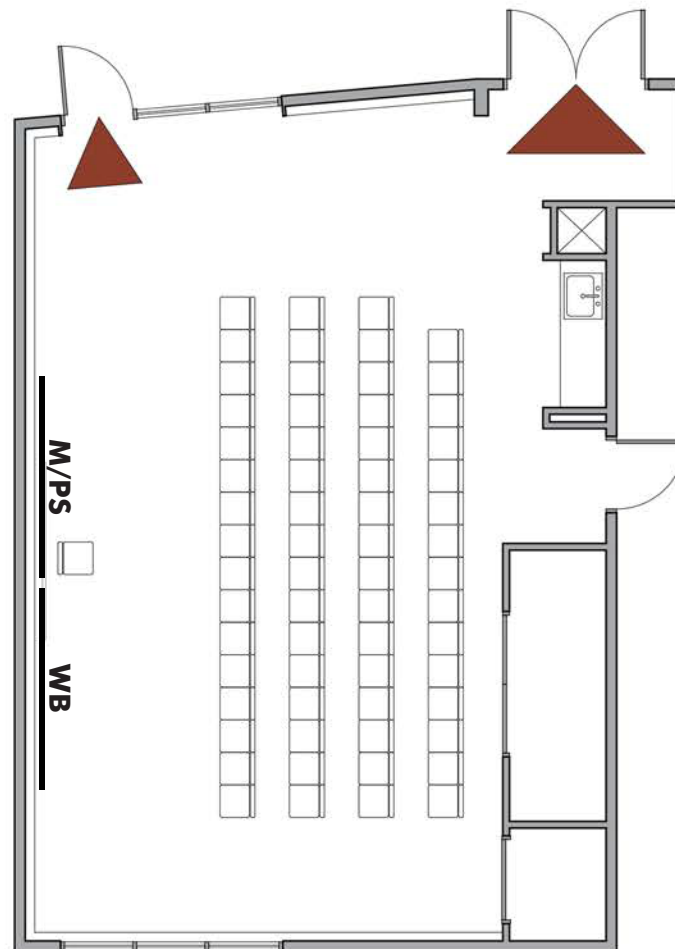

# Broadview Branch

12755 Greenwood Ave. N.  
**Lecture Layout Capacity: 80**

Max Occupancy: 116

 Emergency exit; keep clear

**WB** = White Board  
**M** = Monitor  
**PS** = Projection Screen