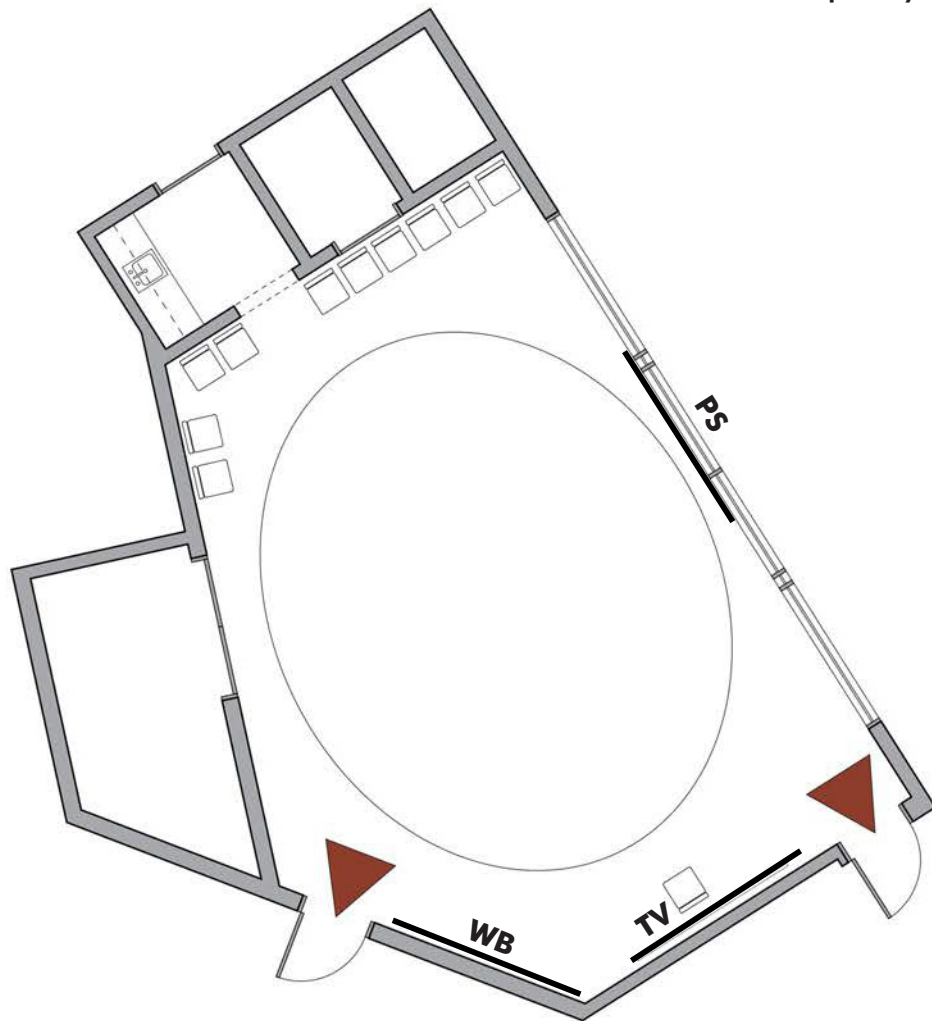

Beacon Hill Branch

2821 Beacon Ave. S.
Story Time Layout Capacity: 101

Max Occupancy: 101

— Projection screen / Whiteboard

▲ Emergency exit; keep clear

WB = White Board
PS = Projection Screen