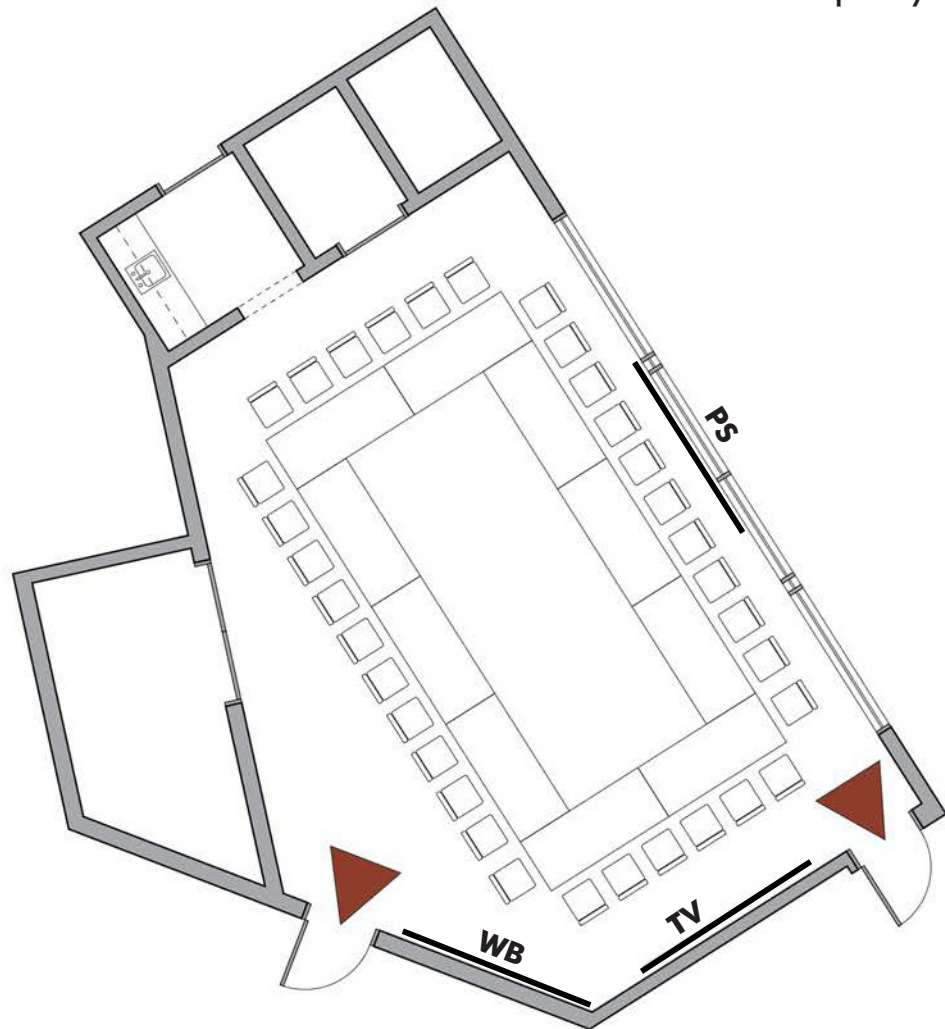

Beacon Hill Branch

2821 Beacon Ave. S.
Meeting Layout Capacity: 34

Max Occupancy: 101

— Projection screen / Whiteboard

▲ Emergency exit; keep clear

WB = White Board
PS = Projection Screen