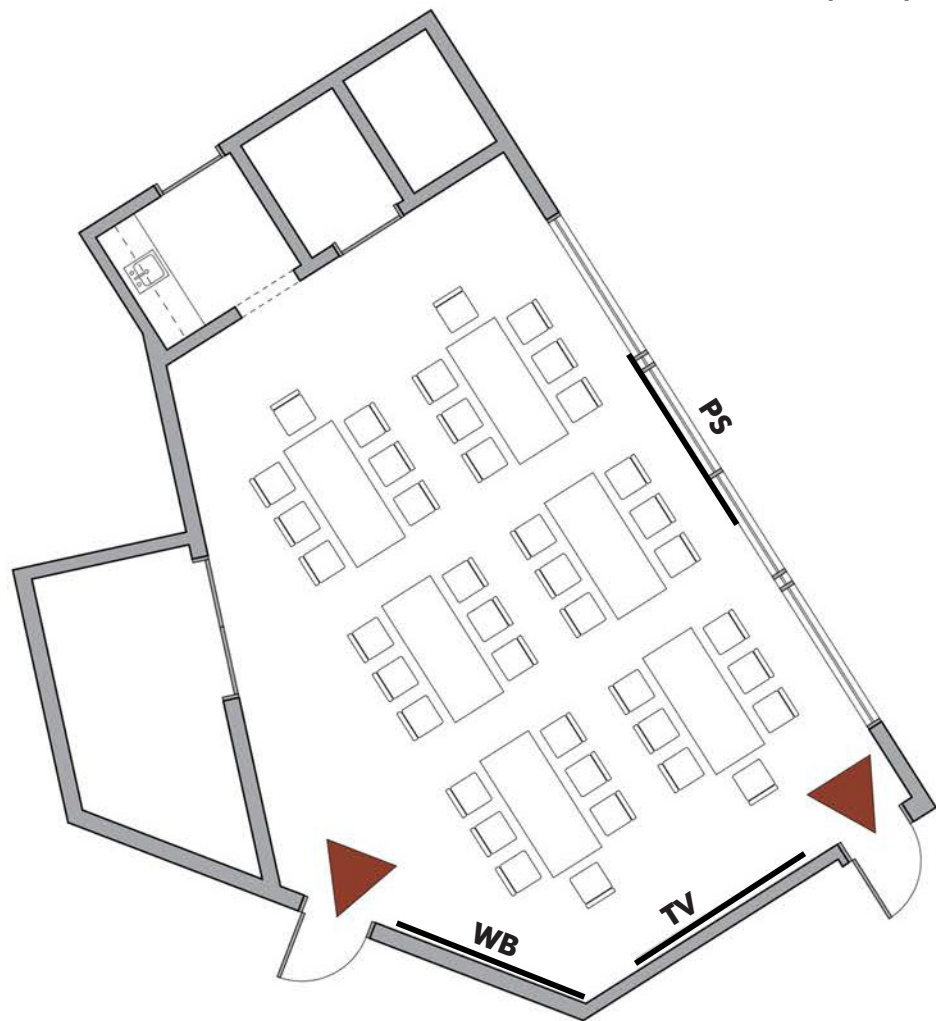

## Beacon Hill Branch

2821 Beacon Ave. S.

**Craft Layout Capacity: 40**

Max Occupancy: 101

— Projection screen / Whiteboard

▲ Emergency exit; keep clear

**WB** = White Board  
**PS** = Projection Screen