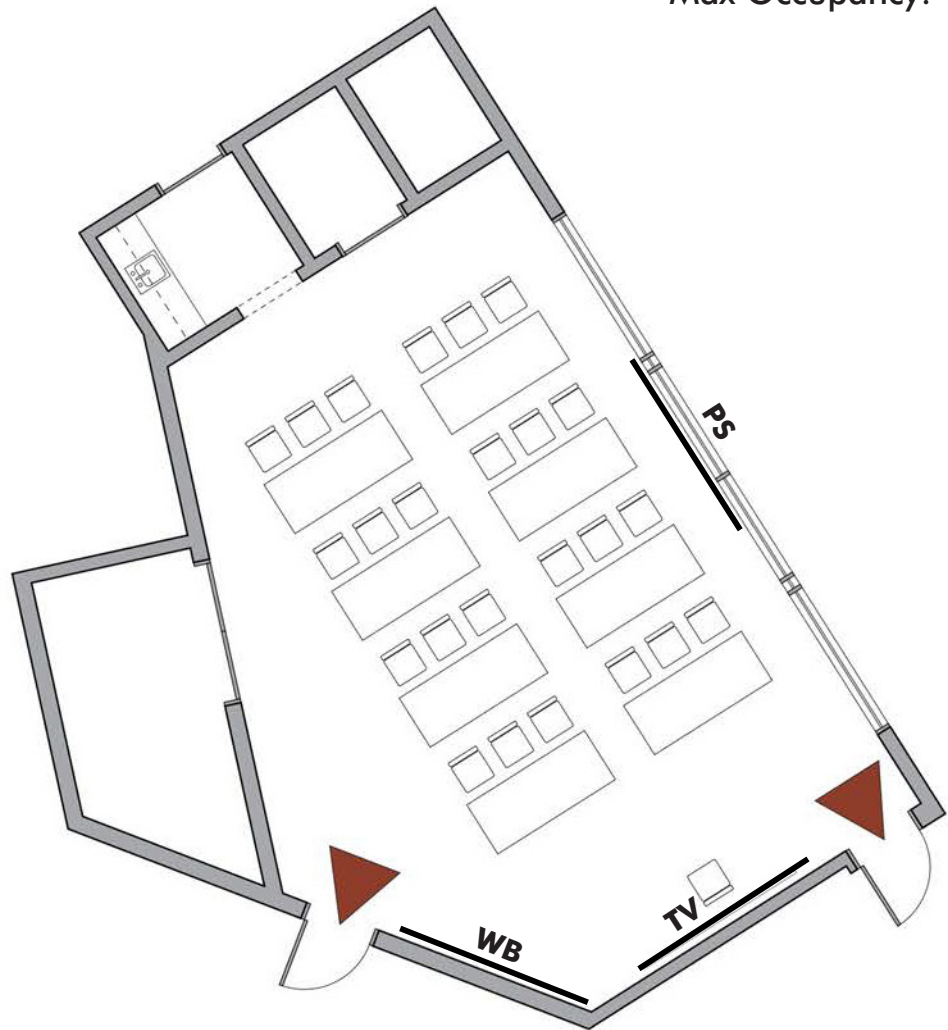

Beacon Hill Branch

2821 Beacon Ave. S.
Classroom Layout Capacity: 25

Max Occupancy: 101

 Emergency exit; keep clear

WB = White Board
PS = Projection Screen