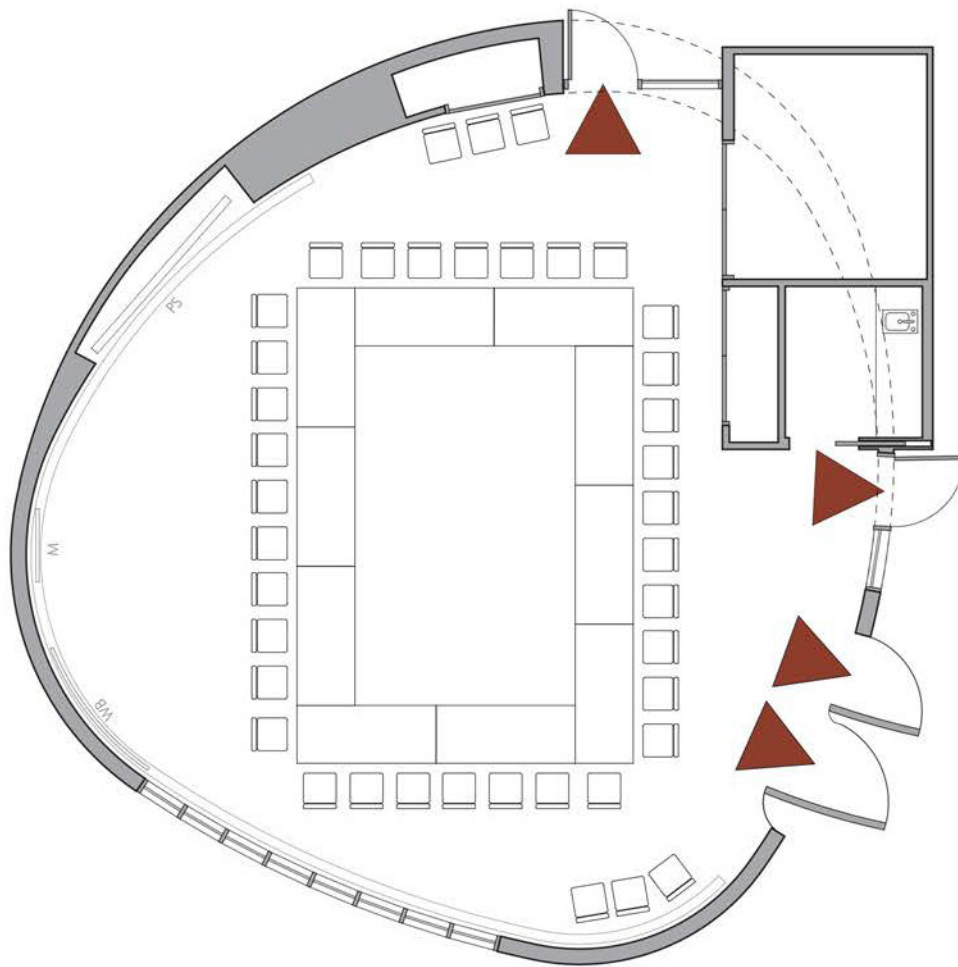

Ballard Branch

5614 22nd Ave. N.W.
Meeting Layout Capacity: 40

Max Occupancy: 120

— Projection screen / Whiteboard / Monitor

▲ Emergency exit; keep clear