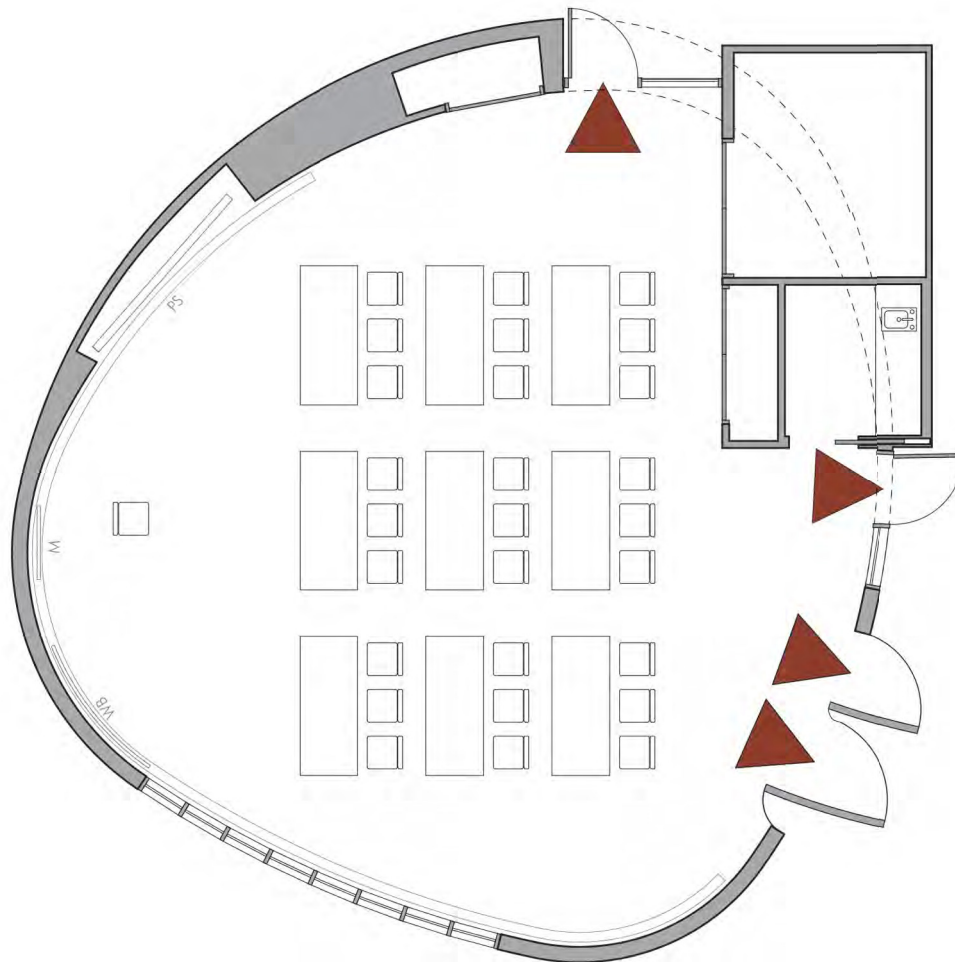

Ballard Branch

5614 22nd Ave. N.W.

Classroom Layout Capacity: 28

Max Occupancy: 120

— Projection screen / Whiteboard / Monitor

▲ Emergency exit; keep clear