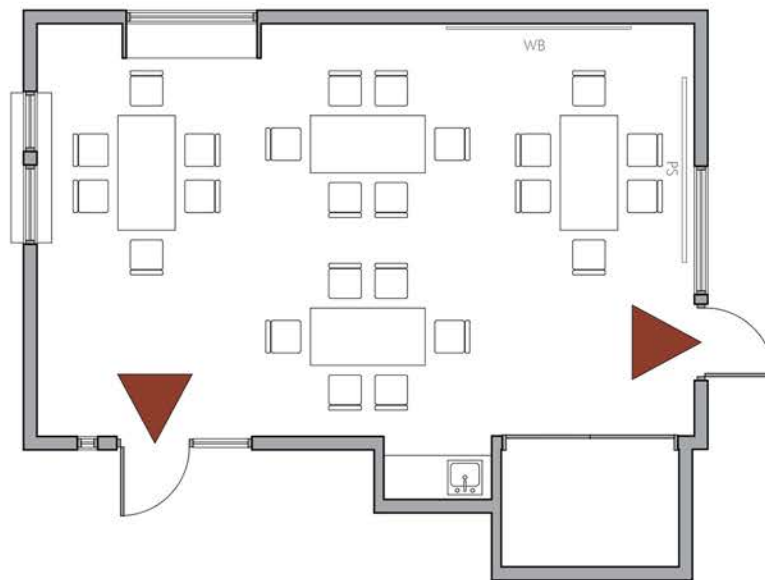

Craft Layout

Capacity 24

— Projection screen / Whiteboard

▲ Emergency exit; keep clear